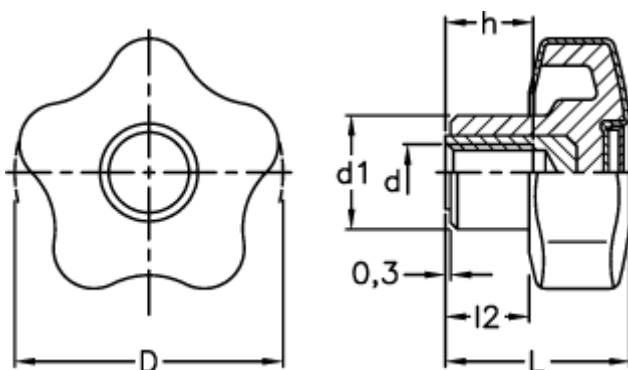

Data Sheet

Article number: 23021700132

Description: E+G Lobe knob

VCT.66 B-M10-SOFT, centre cap RAL2004 - orange

Measures

d = M10

D = 66

d1 = 22

h = 17

L = 38.5